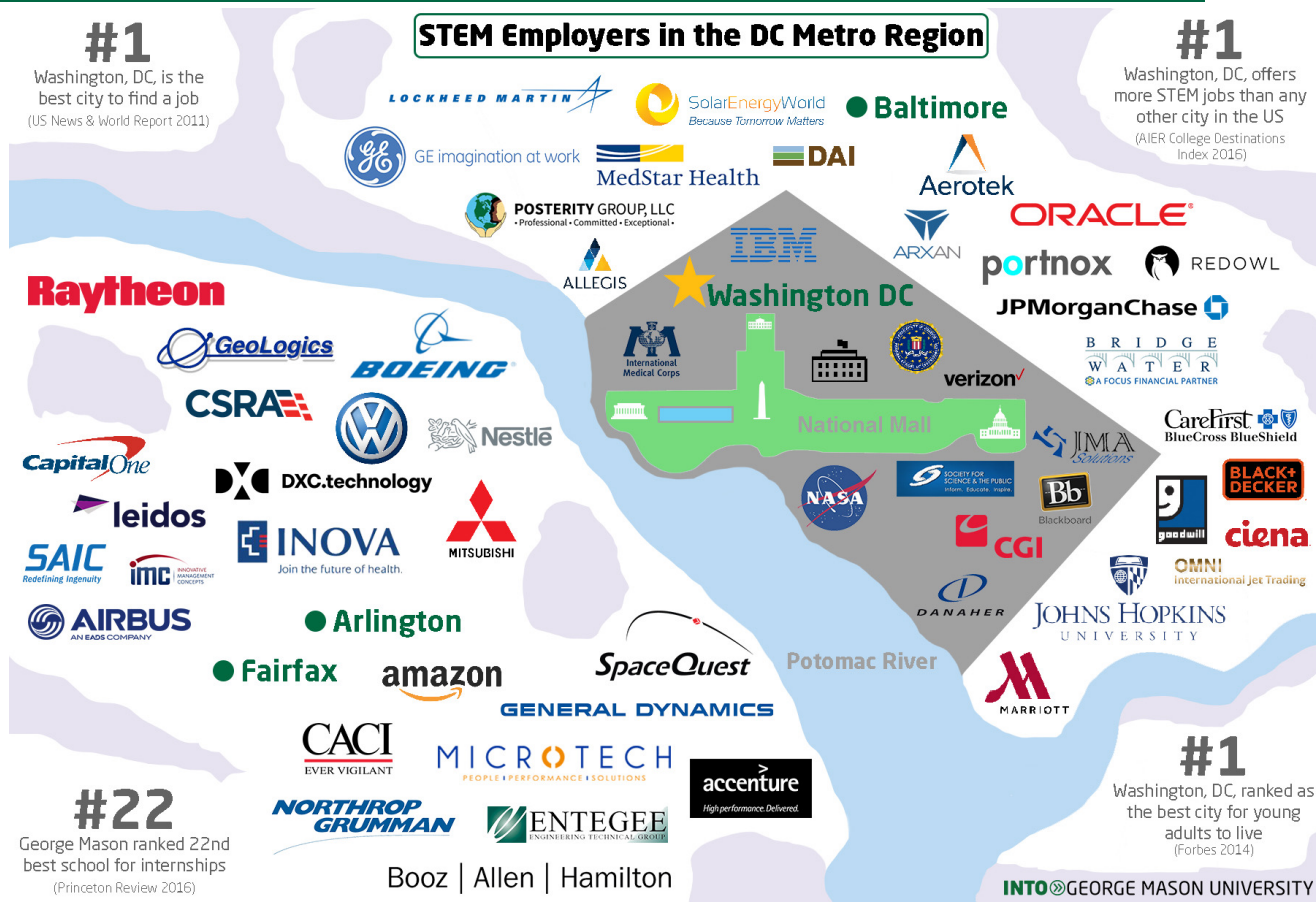

Internships and Job Opportunities

Why Mason and the Washington DC region are the best places to jump-start your career.

TOP 10

Washington DC

is one of the top 10 cities in
the US to find a job

Indeed.com

Over 70%

731

international graduates
used their **OPT**

#2

Washington DC is the
2nd most educated city
in the US

WalletHub

EMPLOYERS IN THE DC METRO REGION

#1

Washington, DC, is the best city to find a job (US News & World Report 2011)

STEM Employers in the DC Metro Region

#1

Washington, DC, offers more STEM jobs than any other city in the US (AIER College Destinations Index 2015)

#22

George Mason ranked 22nd best school for internships (Princeton Review 2016)