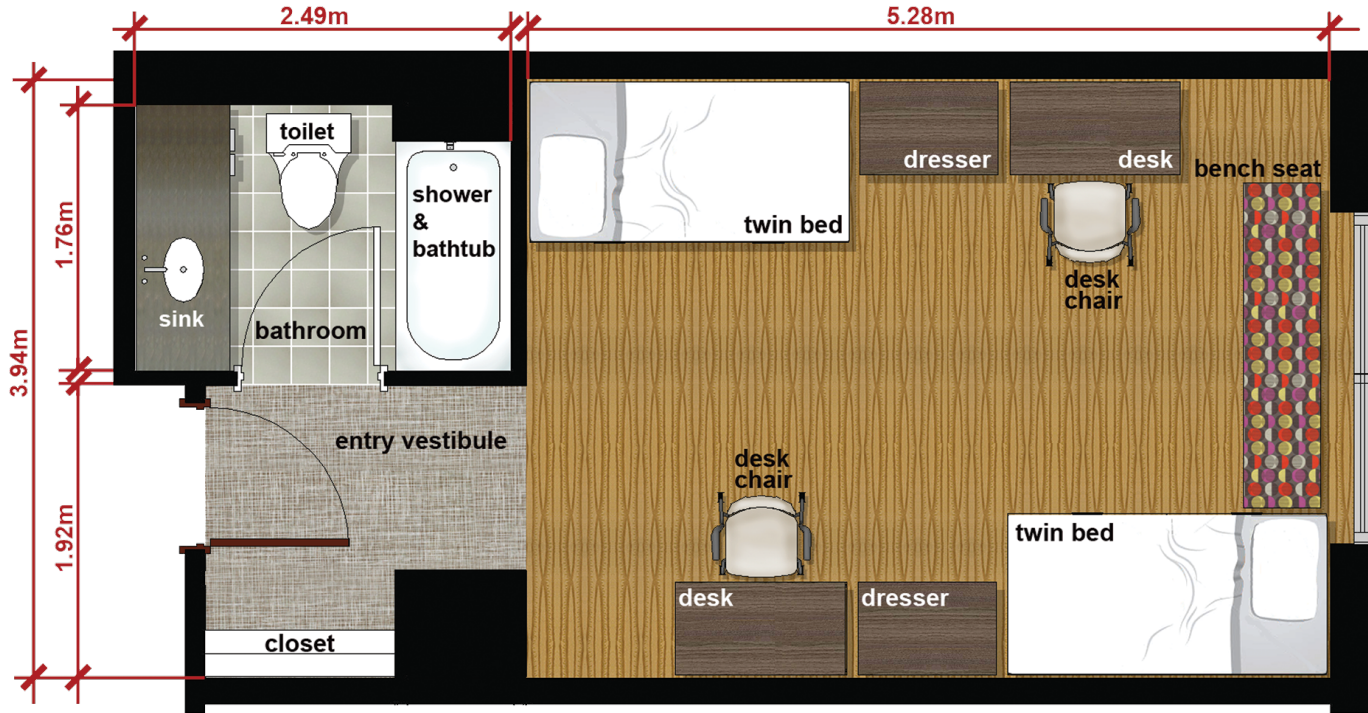

MASON GLOBAL CENTER

GEORGE
MASON
UNIVERSITY

INTO[®]

GEORGE MASON UNIVERSITY

STUDENT ACCOMODATIONS

270 STUDENTS

6 FLOORS, 135 ROOMS

2 STUDENTS PER ROOM

ENSUITE BATHROOMS

RA ON EVERY FLOOR

COMMON KITCHEN AND LOUNGE AREA

STUDENT ACCOMODATIONS

STUDENT ACCOMODATIONS

LEARNING RESOURCE CENTER (LRC)

WRITING CENTER

25+